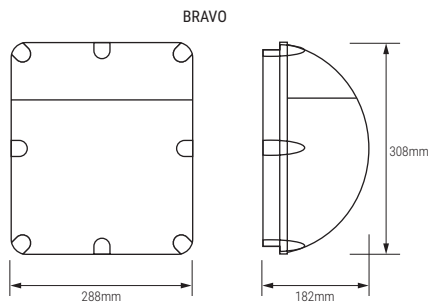

FEATURES

- > Energy efficient with LED light source
- > Vandal Resistant
- > Finished with Black trim
- > Suitable for external use
- > IP65 Rating
- > Illuminated by the Astrid LedLamp -13W-PL
- > Designed for full output On/Off switching only
- > Dusk to Dawn photocell option